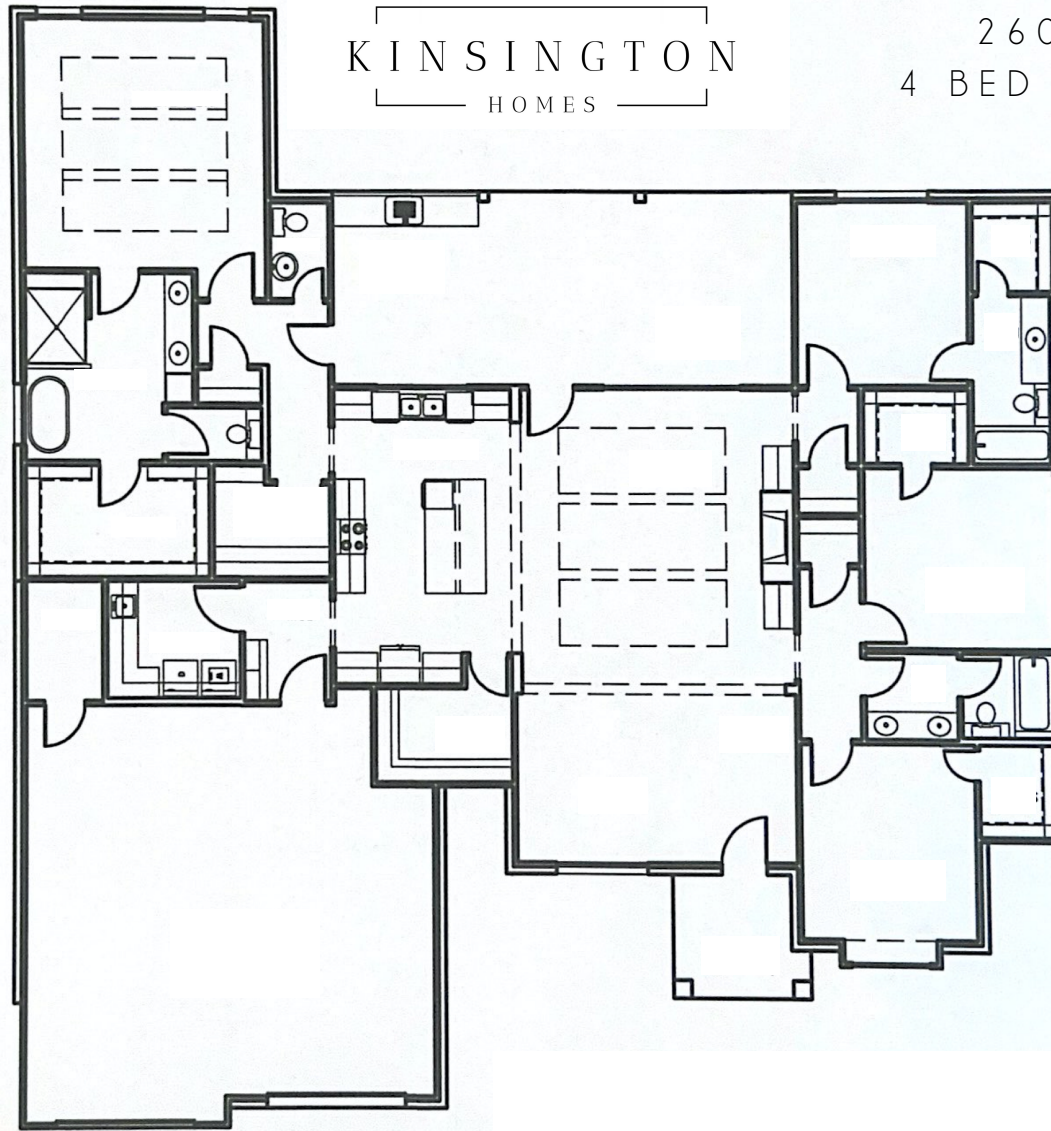

KINSINGTON
HOMES

2608 SQ FT
4 BED || 3.5 BATH

4637 RIVER VALLEY DRIVE