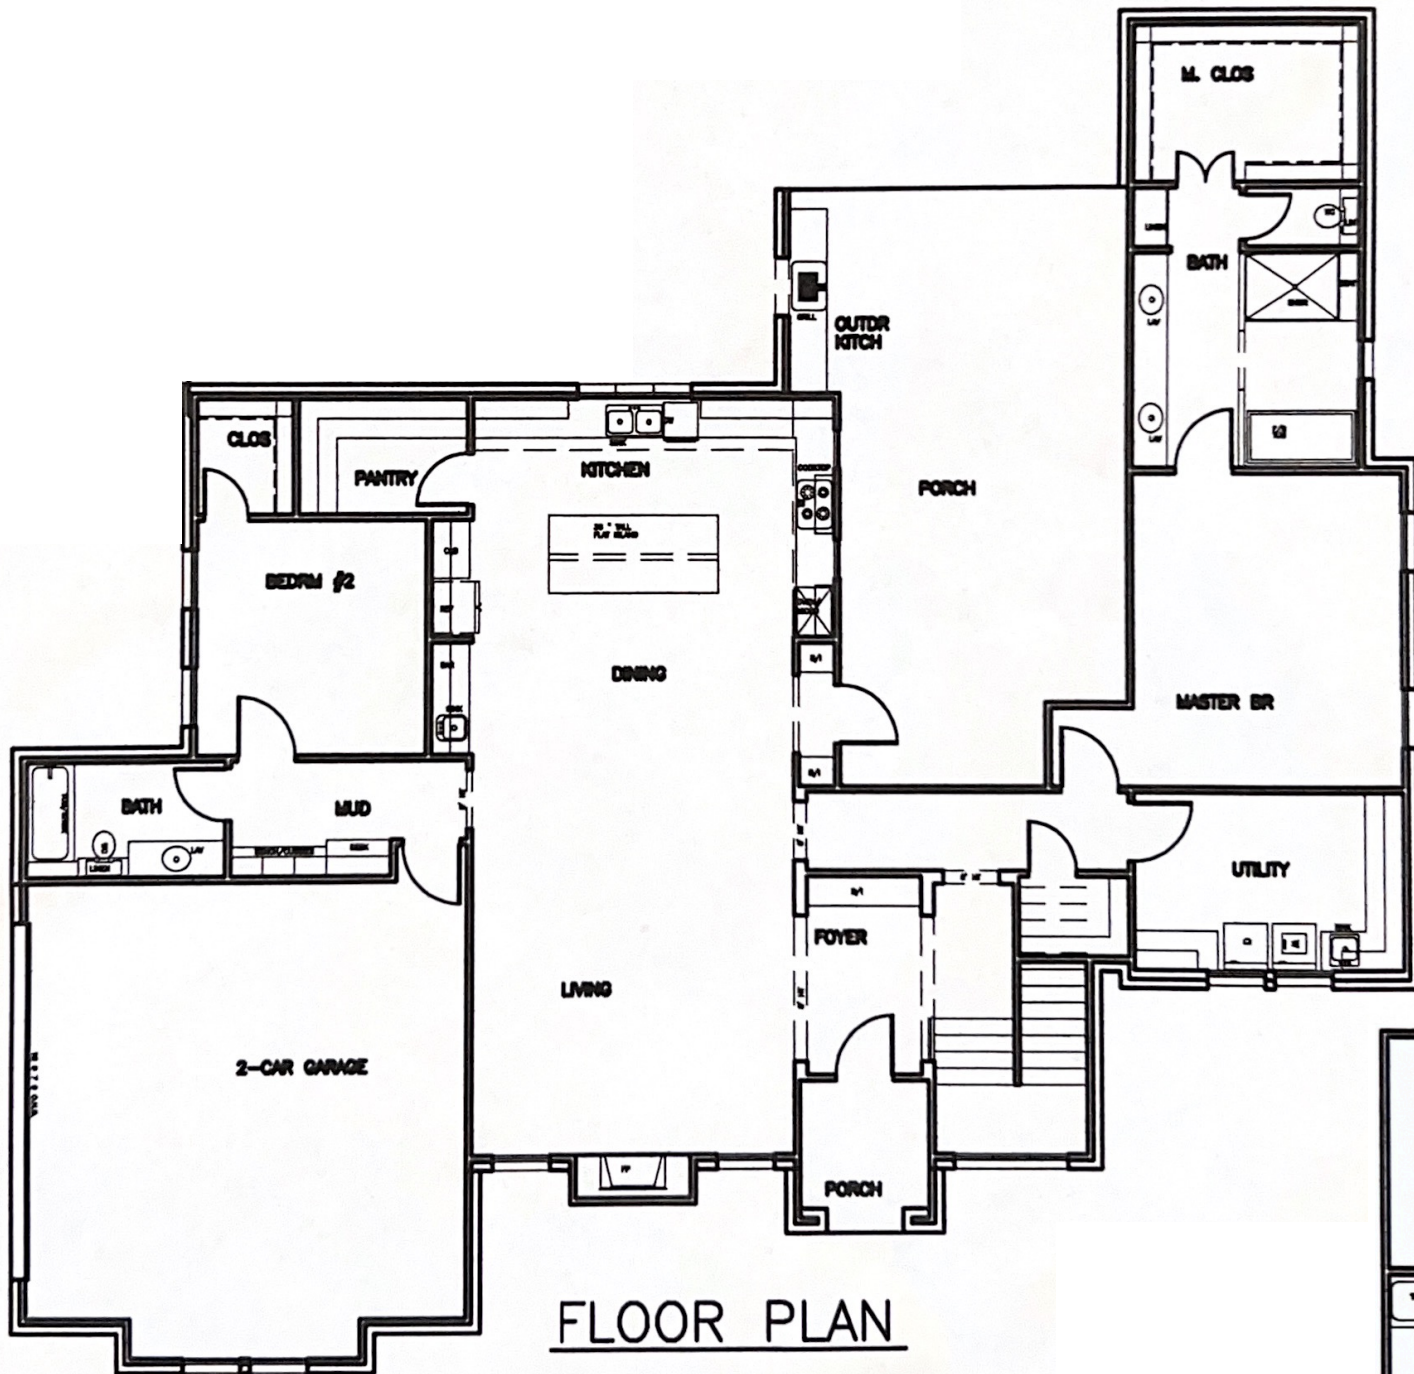

# THE ELISE

2693 Sq Ft || 4 Bed/3 Bath

FLOOR PLAN