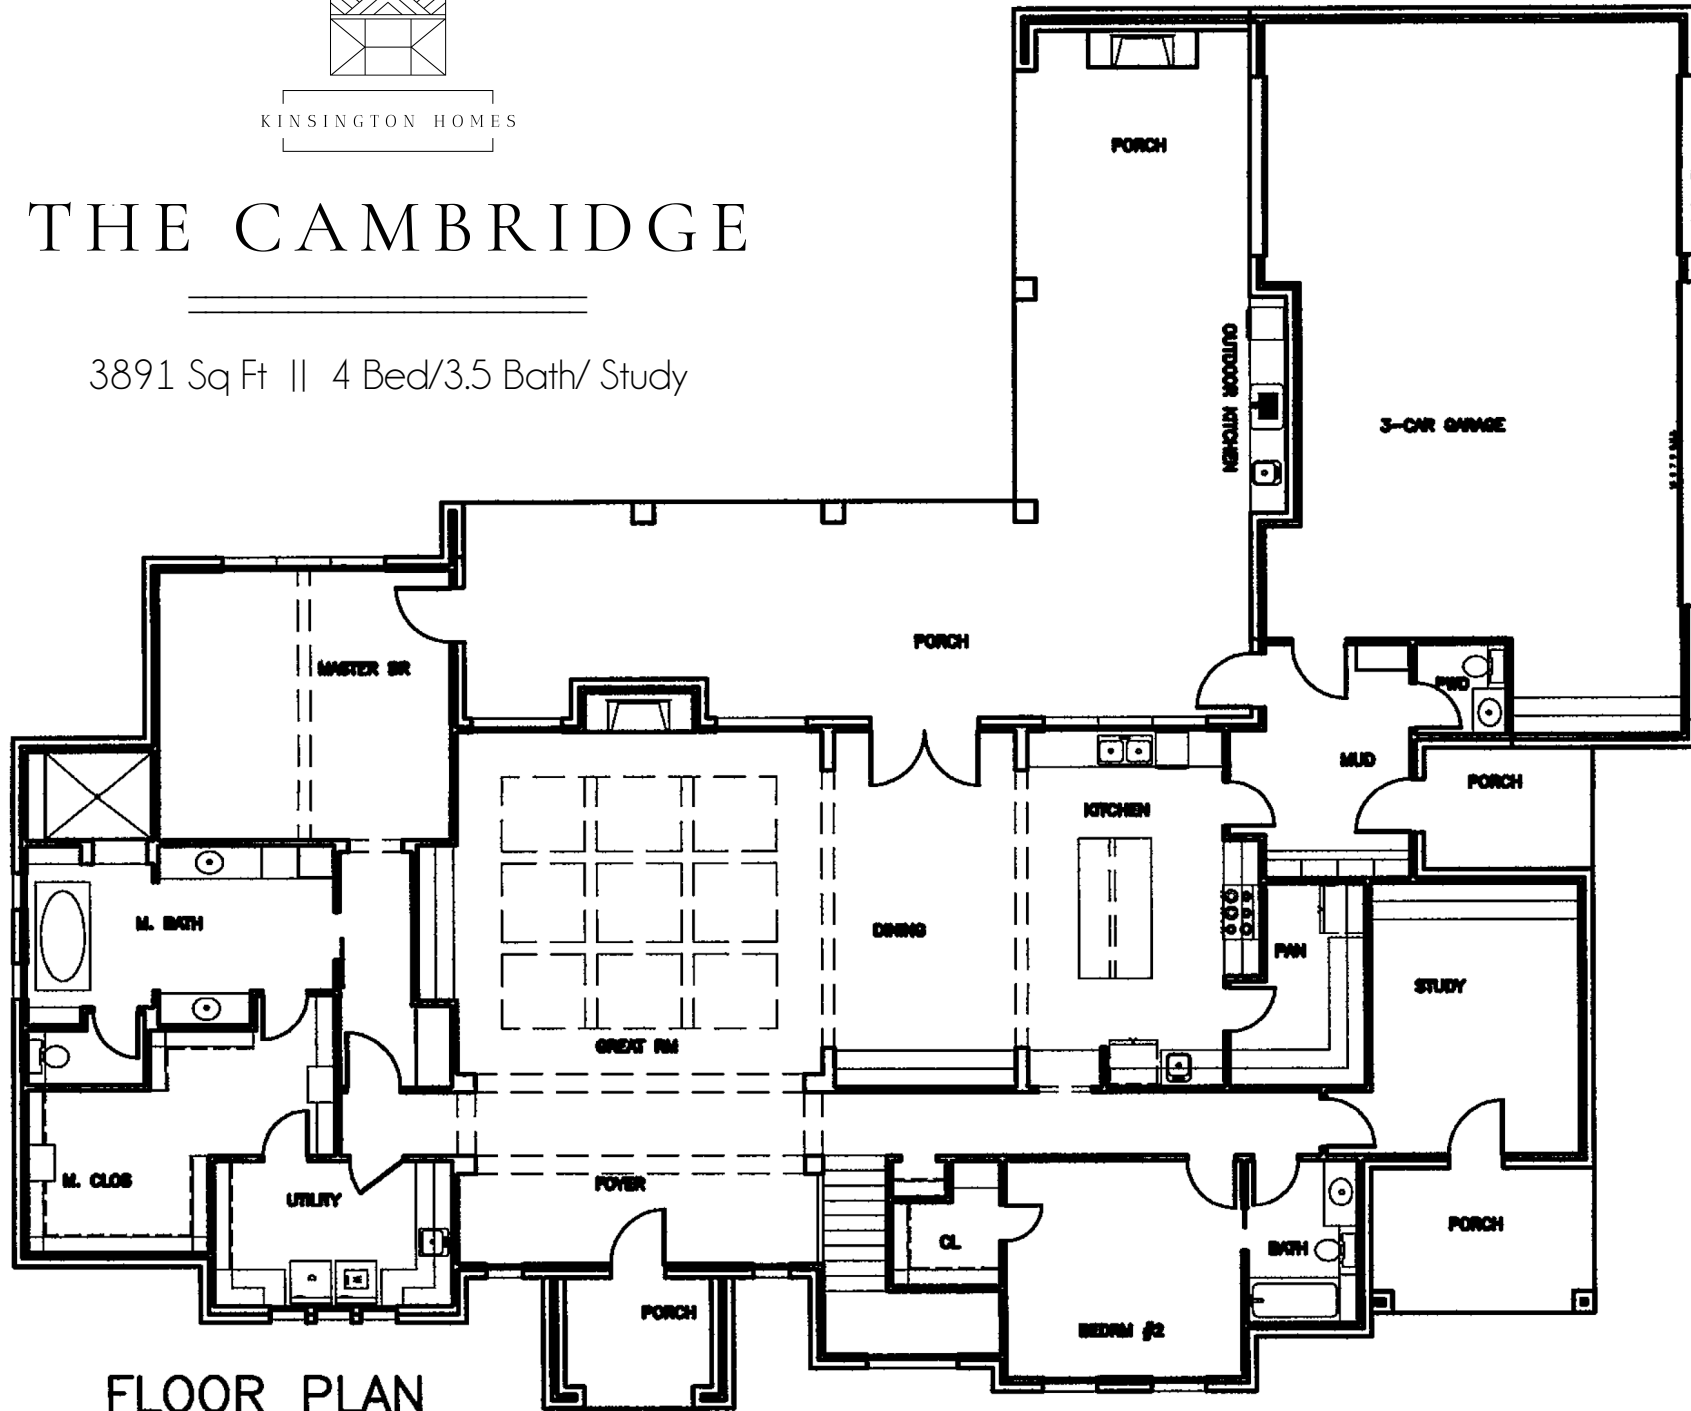

KINSINGTON HOMES

THE CAMBRIDGE

3891 Sq Ft || 4 Bed/3.5 Bath/ Study

FLOOR PLAN

All plans are Copyright of Kinsington Homes

kinsingtonhomes.com

FLOOR PLAN

FRONT ELEVATION