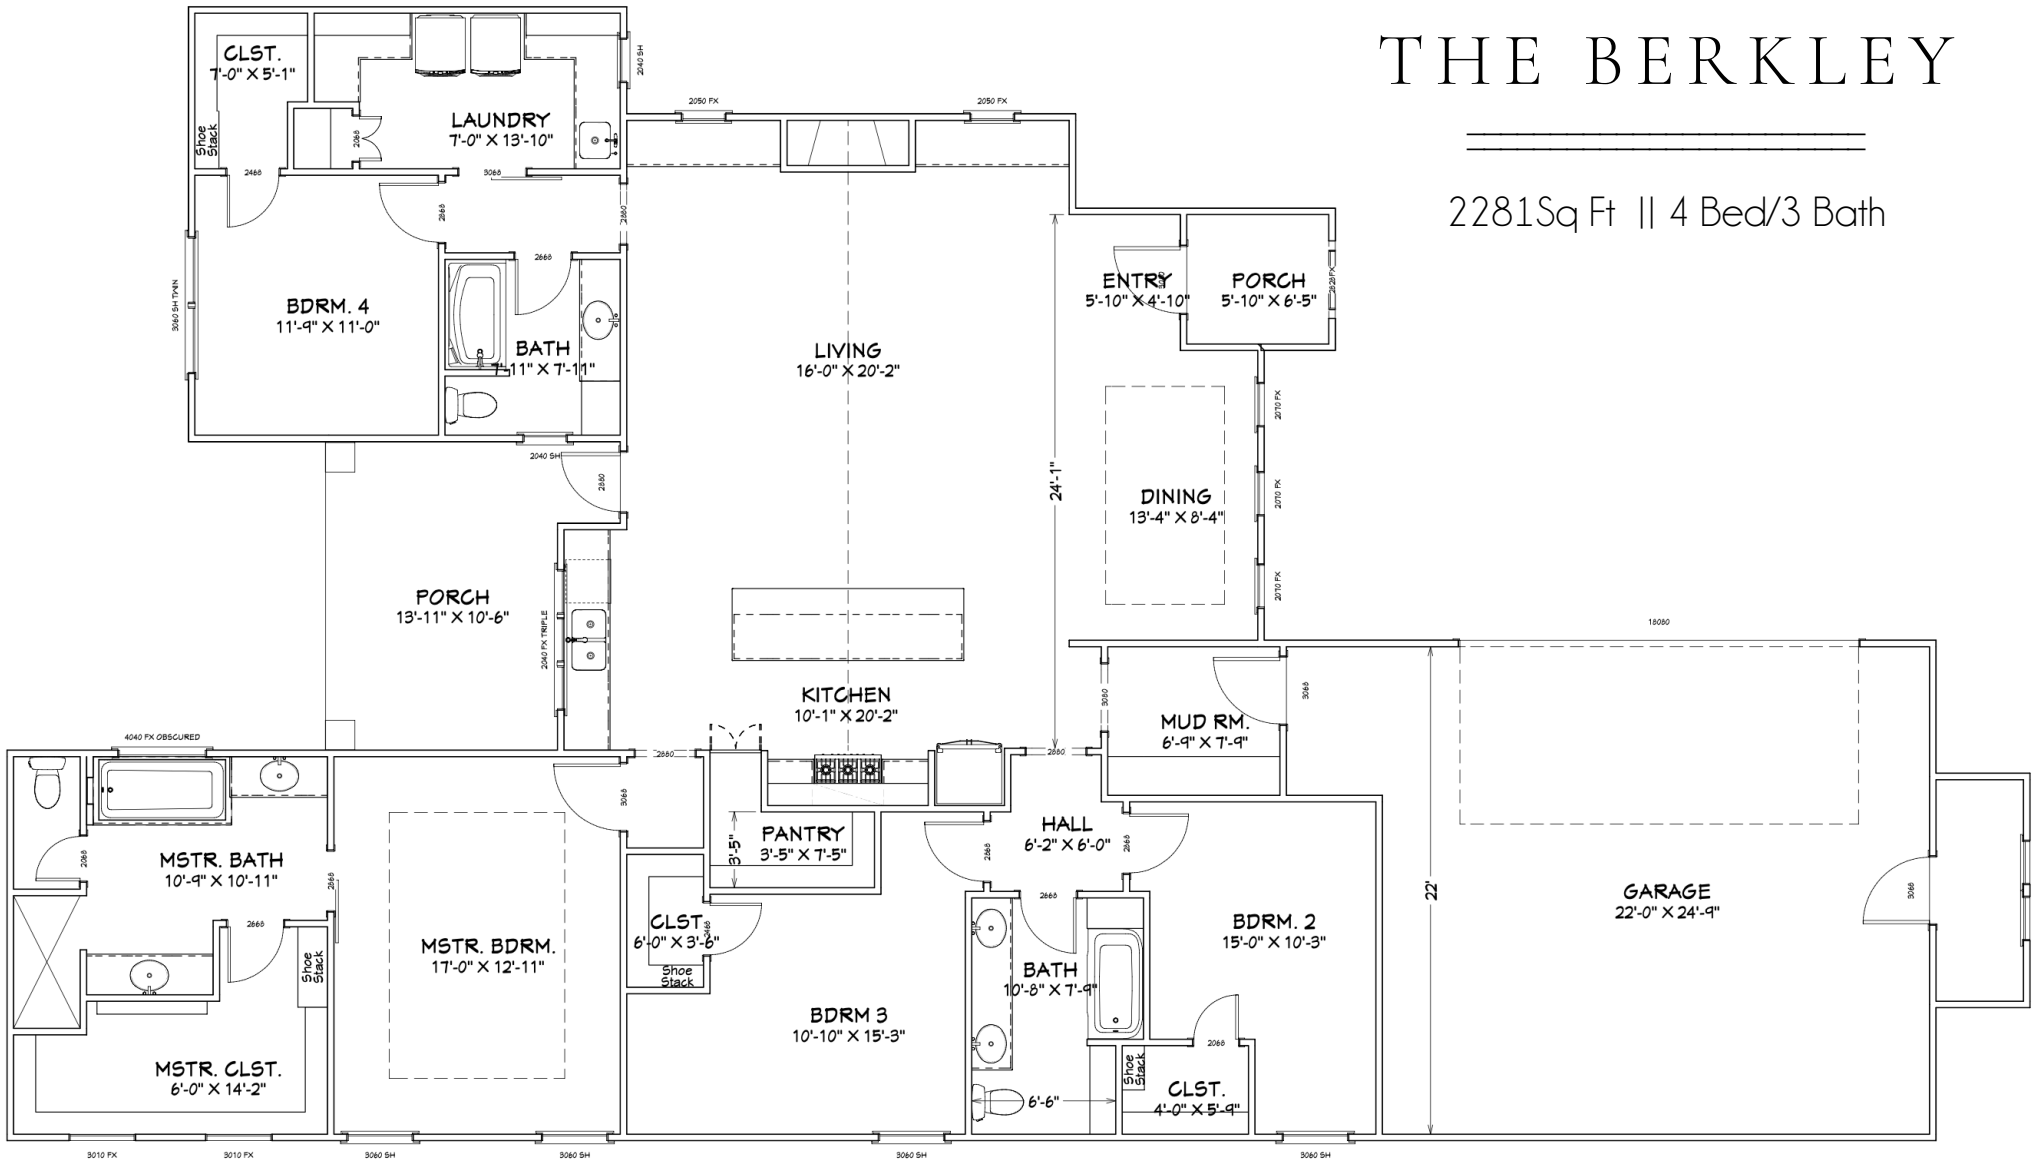

KINSINGTON HOMES

THE BERKLEY

2281Sq Ft || 4 Bed/3 Bath

All plans are Copyright of Kinsington Homes

kinsingtonhomes.com