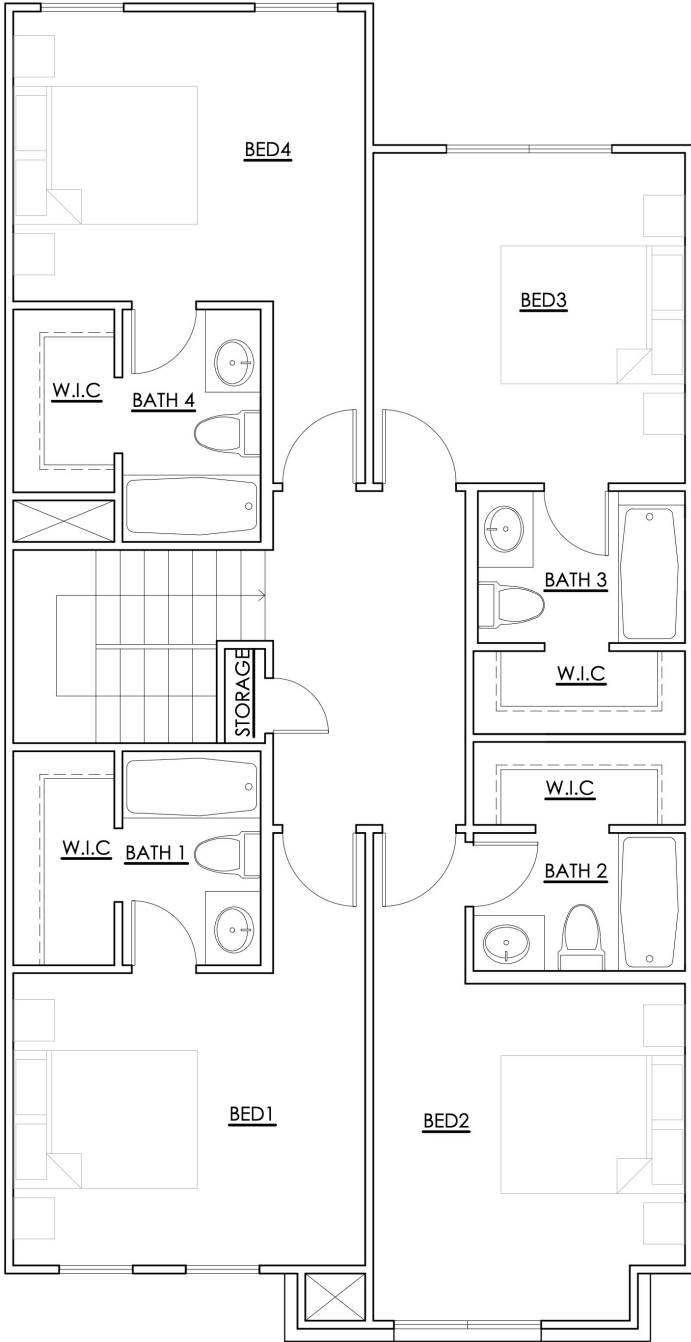

KINSINGTON HOMES

THE CAMILE

2045 Sq Ft || 4 Bed/4.5 Bath

2ND FLOOR

FIRST FLOOR