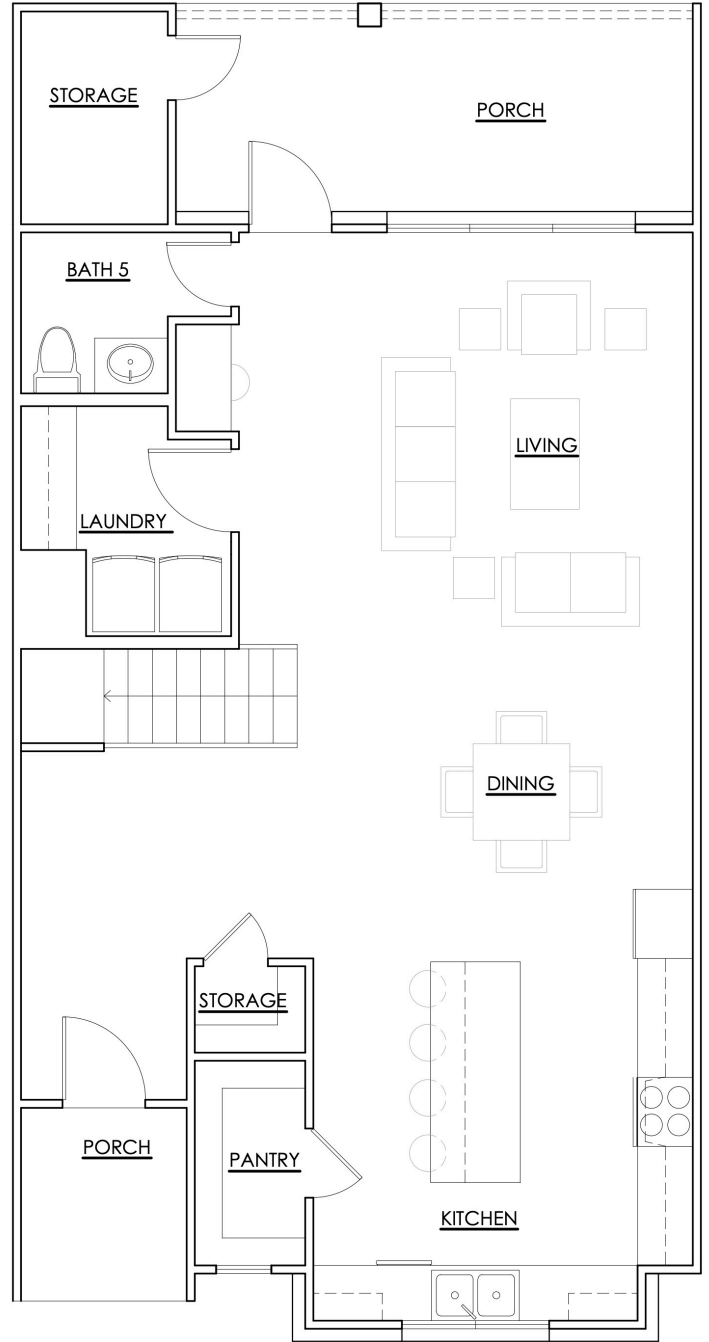

KINSINGTON HOMES

THE CAMILE

2045 Sq Ft || 4 Bed/4.5 Bath

2ND FLOOR

FIRST FLOOR